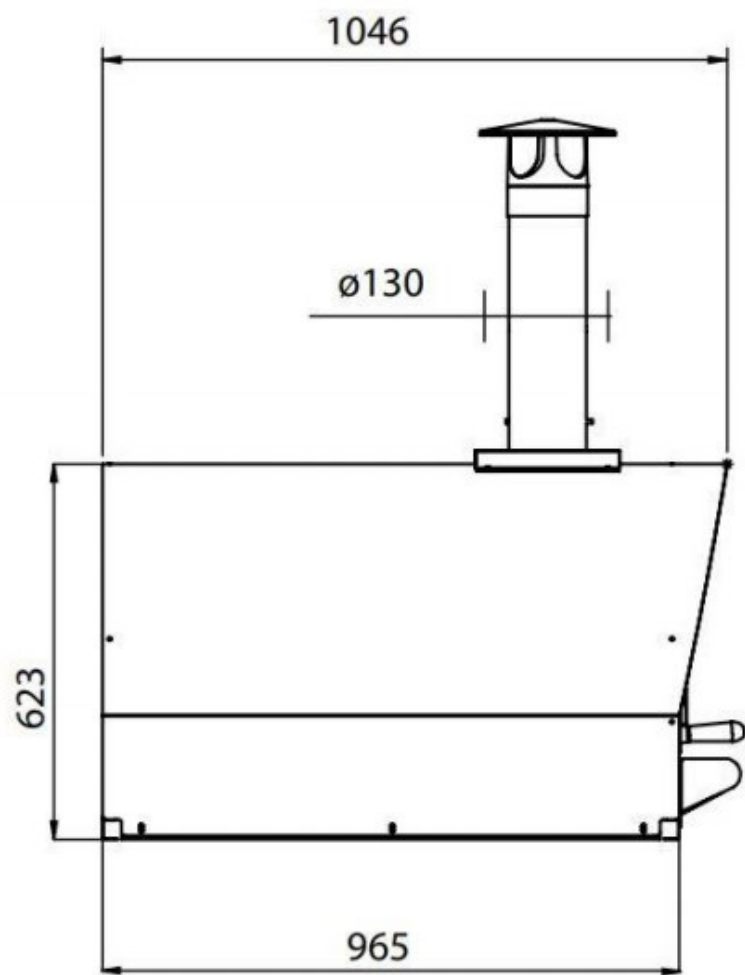

CLEMENTI FAMILY

PIZZA  OVENS R-US

www.pizzaovensrus.com.au | PH 1300 032 822

FAMILY 60

- Internal Cooking Floor: 60x60 cm
- 95 kg
- cooks 2 pizzas
- Colour: Antracite grey

www.pizzaovensrus.com.au | PH 1300 032 822

FAMILY 80

- Internal Cooking Floor: 80x60 cm
- 112 kg
- cooks 3-4 pizzas
- Colour: Antracite grey or Copper

www.pizzaovensrus.com.au | PH 1300 032 822

FAMILY 100

- Internal Cooking Floor: 100x80cm
- 230kg
- cooks 5 pizzas
- Colour: Antracite grey