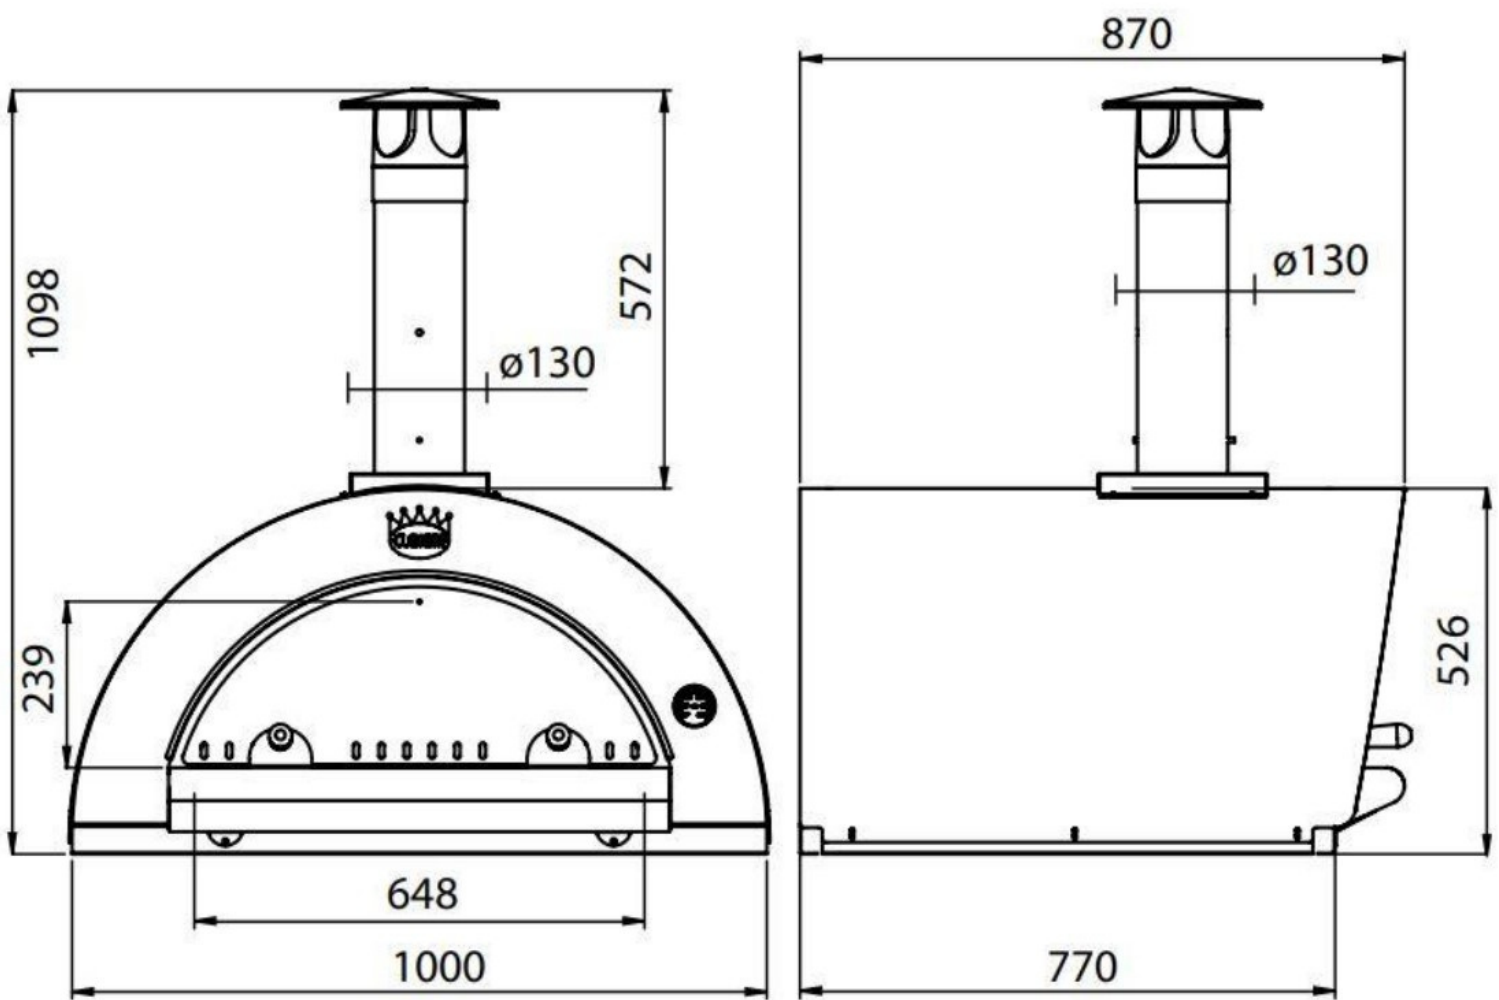

CLEMENTI FAMILY

PIZZA  OVENS R-US

www.pizzaovensrus.com.au | PH 1300 032 822

FAMILY 60

- Internal Cooking Floor: 60x60 cm
- 95 kg
- cooks 2 pizzas
- Colour: Antracite grey

www.pizzaovensrus.com.au | PH 1300 032 822

FAMILY 80

- Internal Cooking Floor: 80x60 cm
- 112 kg
- cooks 3-4 pizzas
- Colour: Antracite grey or Copper

www.pizzaovensrus.com.au | PH 1300 032 822

FAMILY 100

- Internal Cooking Floor: 100x80cm
- 230kg
- cooks 5 pizzas
- Colour: Antracite grey