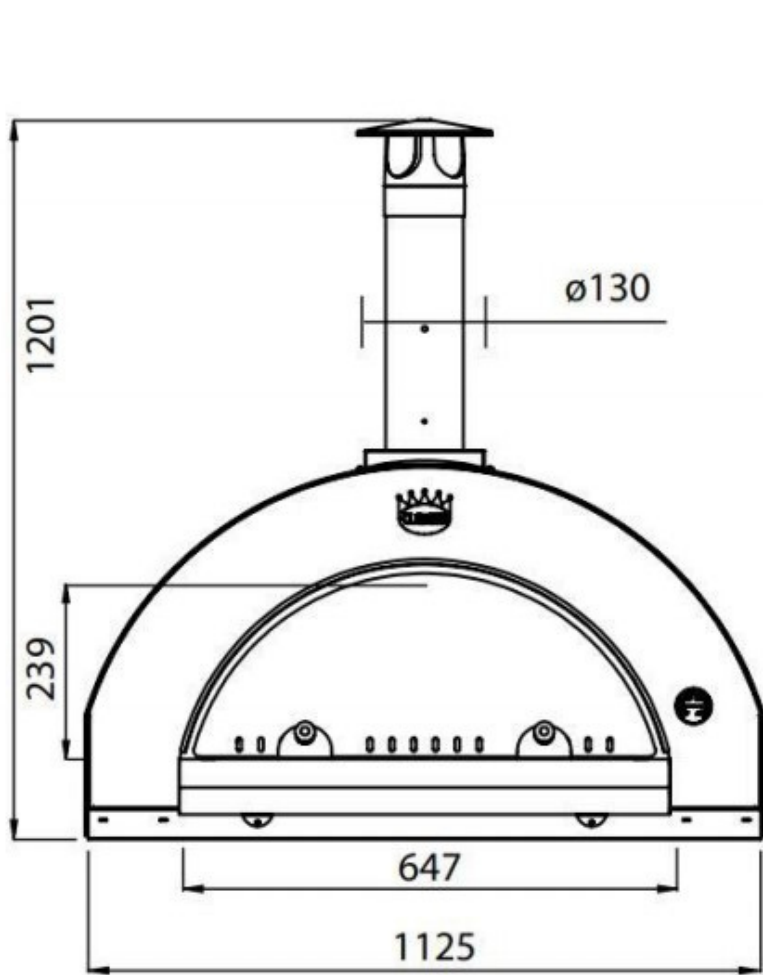

FAMILY 80

- Internal Cooking Floor: 80x60 cm
- 112 kg
- cooks 3-4 pizzas
- Colour: Antracite grey or Copper

www.pizzaovensrus.com.au | PH 1300 032 822

FAMILY 100

- Internal Cooking Floor: 100x80cm
- 230kg
- cooks 5 pizzas
- Colour: Antracite grey