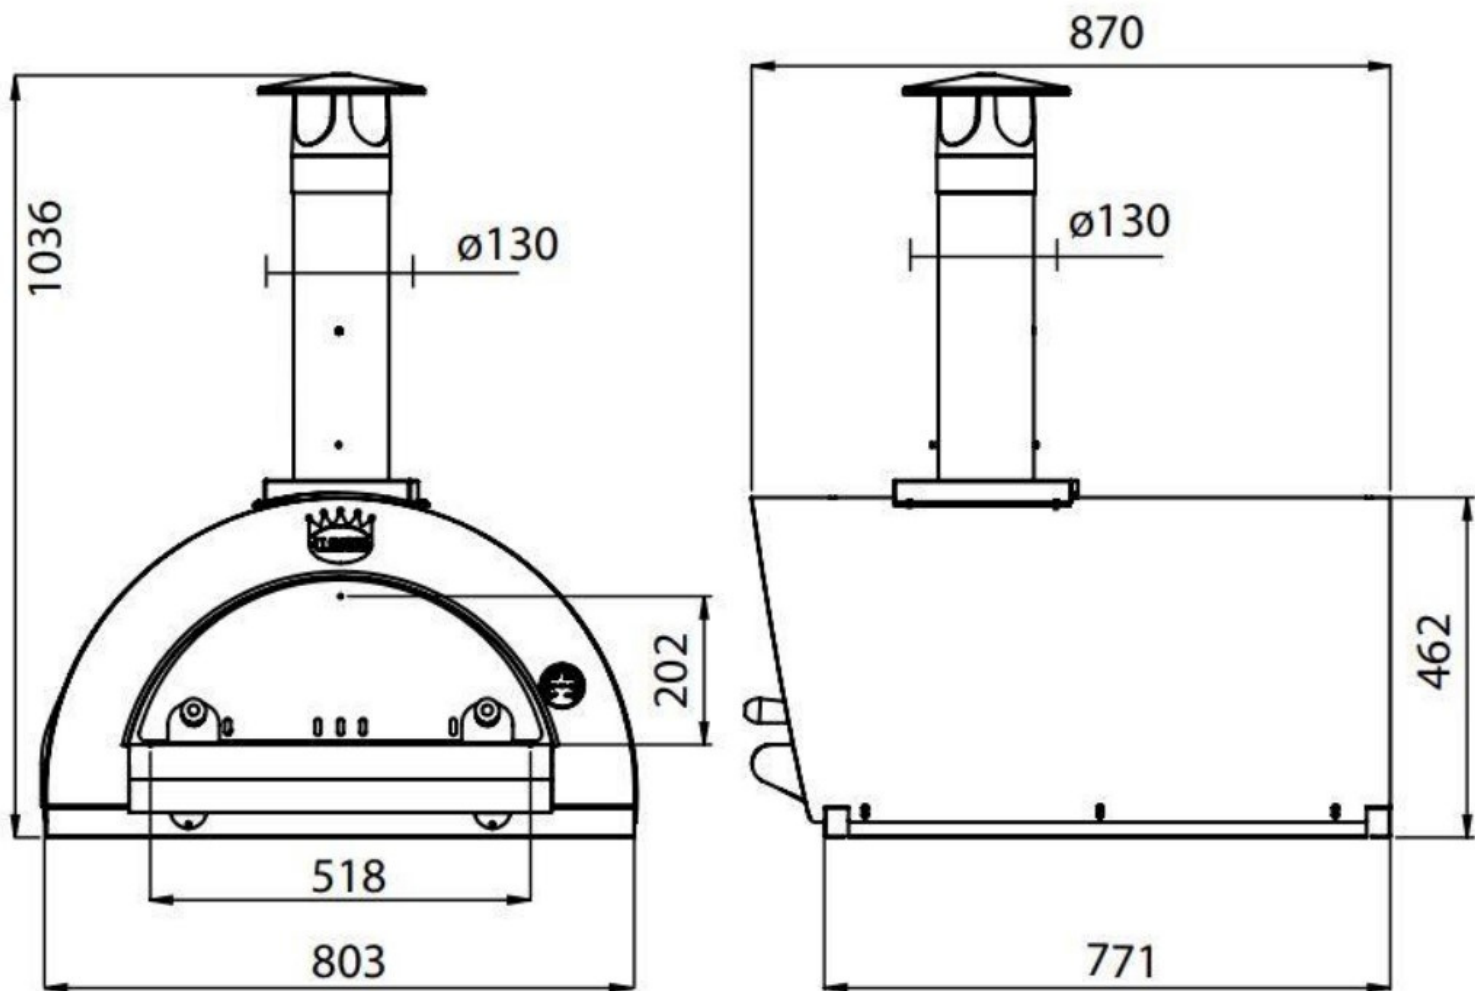

FAMILY 60

- Internal Cooking Floor: 60x60 cm
- 95 kg
- cooks 2 pizzas
- Colour: Antracite grey

www.pizzaovensrus.com.au | PH 1300 032 822