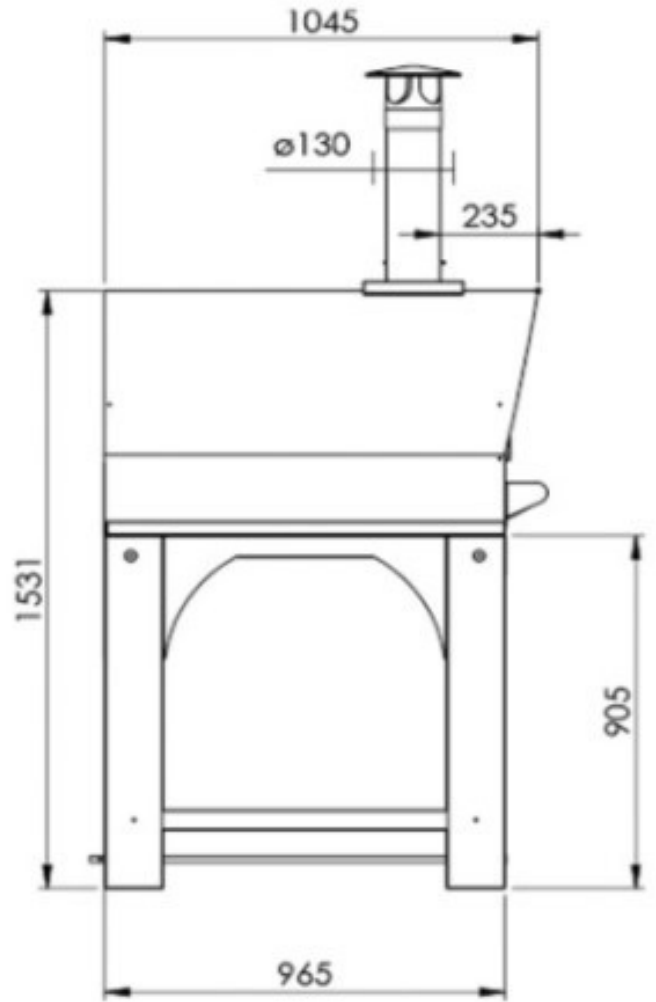

CLEMENTI PULCINELLA

PIZZA  OVENS R-US

www.pizzaovensrus.com.au | PH 1300 032 822

PULCINELLA 60

- Internal Cooking Floor: 60x60 cm
- 130kg
- cooks 2 pizzas
- Colour: Antracite grey

www.pizzaovensrus.com.au | PH 1300 032 822

PULCINELLA 80

- Internal Cooking Floor: 80 x 60 cm
- 157kg
- cooks 3-4 pizzas
- Colour: Antracite grey or Copper

www.pizzaovensrus.com.au | PH 1300 032 822

PULCINELLA 100

- Internal Cooking Floor:100x80cm
- 275kg
- cooks 5 pizzas
- Colour: Antracite grey