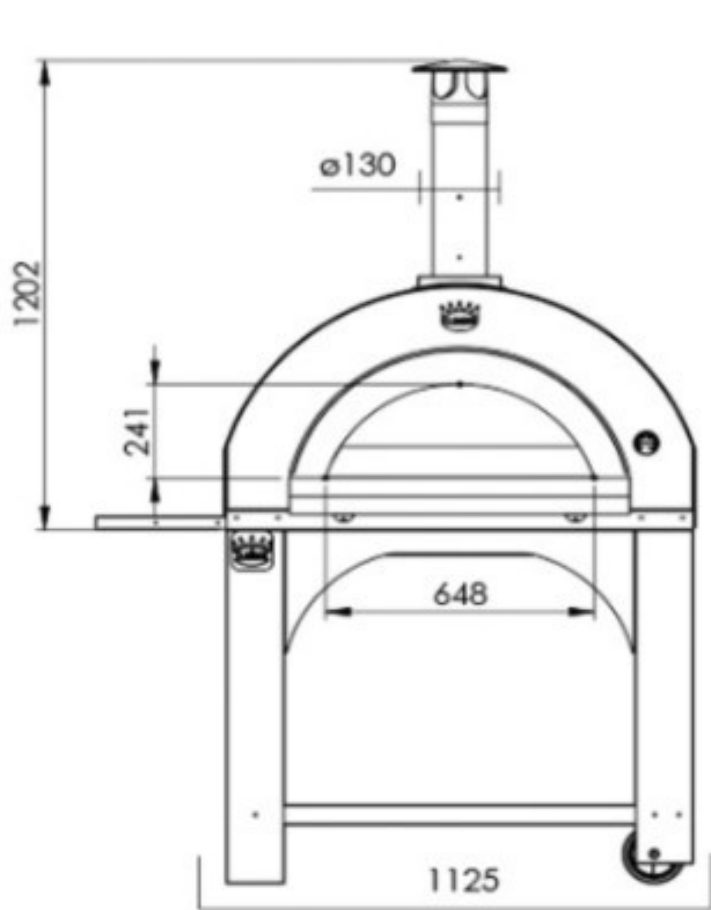

CLEMENTI PULCINELLA

PIZZA  OVENS R-US

www.pizzaovensrus.com.au | PH 1300 032 822

PULCINELLA 60

- Internal Cooking Floor: 60x60 cm
- 130kg
- cooks 2 pizzas
- Colour: Antracite grey

www.pizzaovensrus.com.au | PH 1300 032 822

PULCINELLA 80

- Internal Cooking Floor: 80 x 60 cm
- 157kg
- cooks 3-4 pizzas
- Colour: Antracite grey or Copper

www.pizzaovensrus.com.au | PH 1300 032 822

PULCINELLA 100

- Internal Cooking Floor:100x80cm
- 275kg
- cooks 5 pizzas
- Colour: Antracite grey