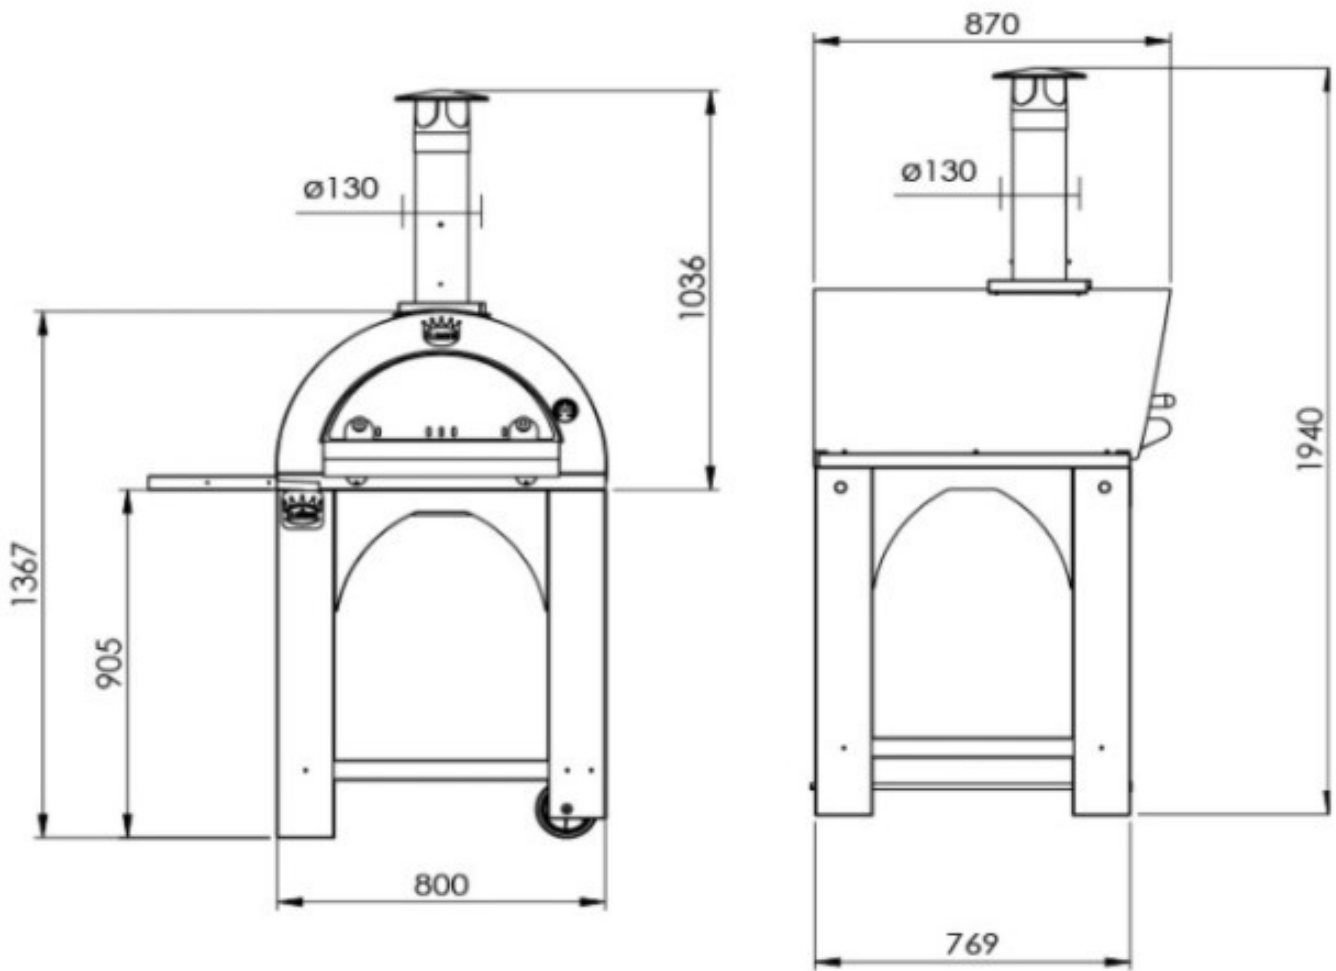

CLEMENTI PULCINELLA

PIZZA  OVENS R-US

www.pizzaovensrus.com.au | PH 1300 032 822

PULCINELLA 60

- Internal Cooking Floor: 60x60 cm
- 130kg
- cooks 2 pizzas
- Colour: Antracite grey

www.pizzaovensrus.com.au | PH 1300 032 822

PULCINELLA 80

- Internal Cooking Floor: 80 x 60 cm
- 157kg
- cooks 3-4 pizzas
- Colour: Antracite grey or Copper

www.pizzaovensrus.com.au | PH 1300 032 822

PULCINELLA 100

- Internal Cooking Floor:100x80cm
- 275kg
- cooks 5 pizzas
- Colour: Antracite grey