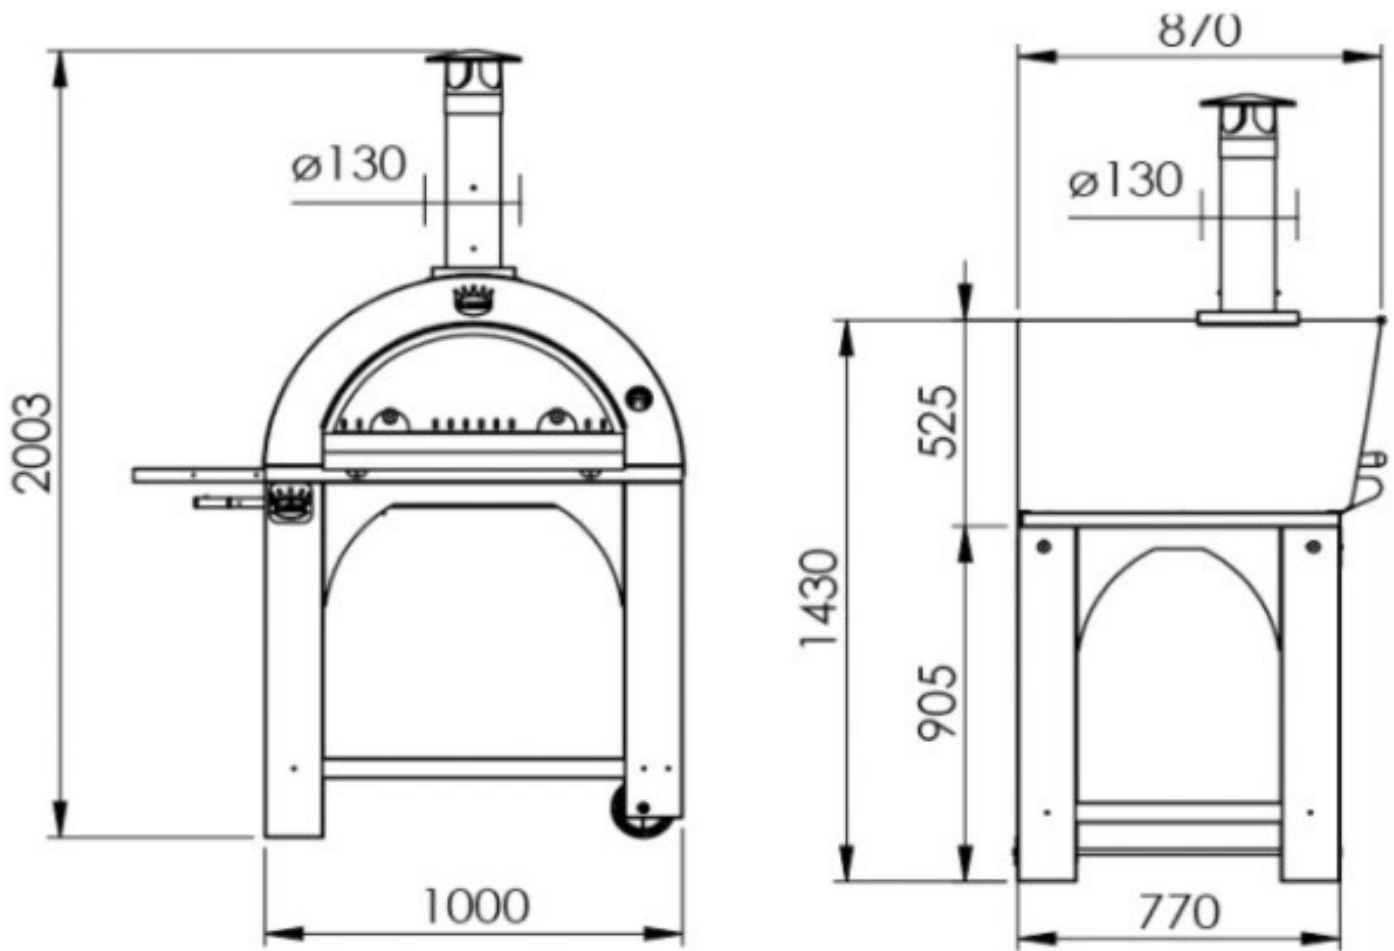

CLEMENTI PULCINELLA

PIZZA  OVENS R-US

www.pizzaovensrus.com.au | PH 1300 032 822

PULCINELLA 60

- Internal Cooking Floor: 60x60 cm
- 130kg
- cooks 2 pizzas
- Colour: Antracite grey

www.pizzaovensrus.com.au | PH 1300 032 822

PULCINELLA 80

- Internal Cooking Floor: 80 x 60 cm
- 157kg
- cooks 3-4 pizzas
- Colour: Antracite grey or Copper

www.pizzaovensrus.com.au | PH 1300 032 822

PULCINELLA 100

- Internal Cooking Floor:100x80cm
- 275kg
- cooks 5 pizzas
- Colour: Antracite grey